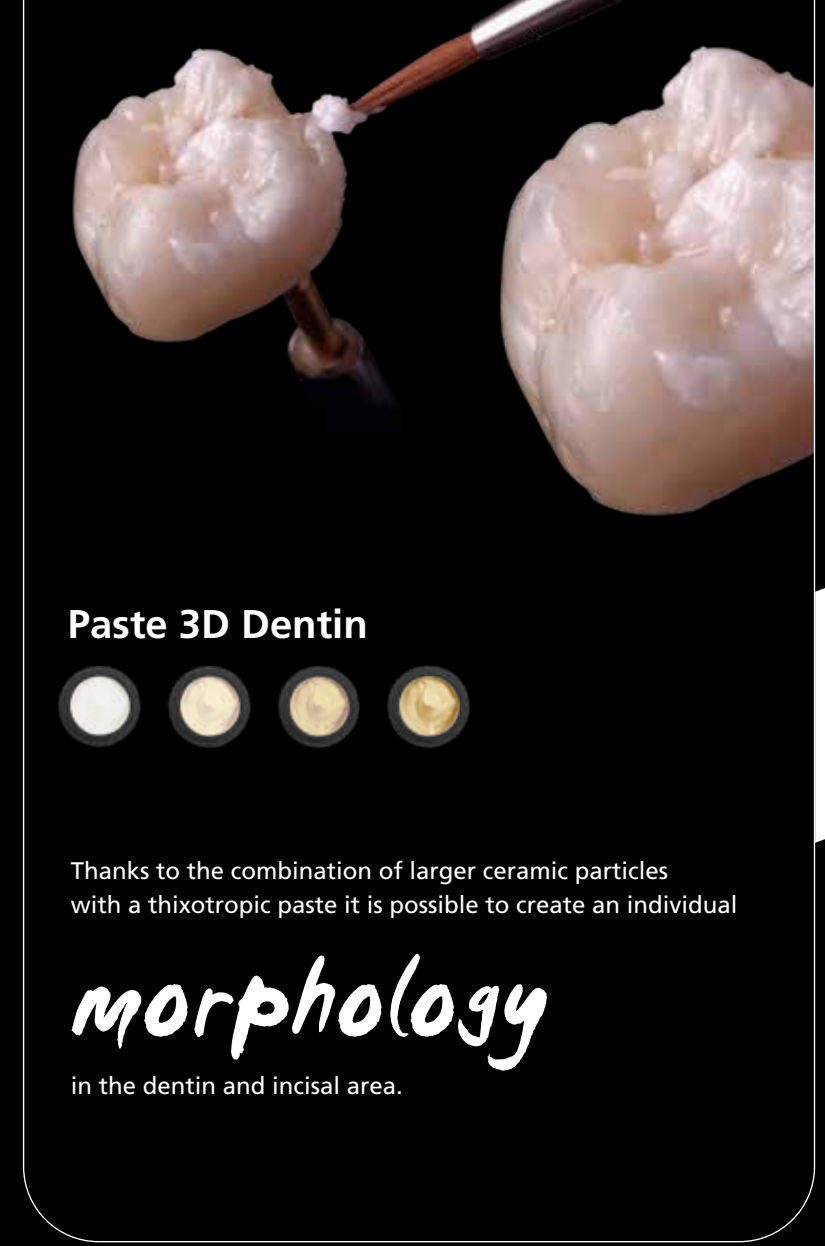

Paste 3D Dentin

Thanks to the combination of larger ceramic particles with a thixotropic paste it is possible to create an individual **morphology** in the dentin and incisal area.