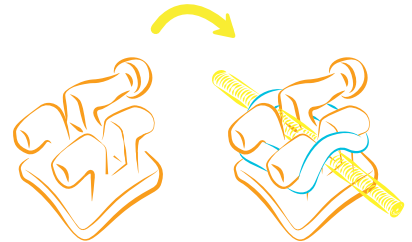

BE HAPPY!
JUST SMILE
SO FAST &
GENTLE.

discovery[®]
SMART sl

IT'S EASY #CLICK&GO

D
DENTAURUM
1886

It's great that you've taken the first steps towards your perfect smile with our help. Our new, innovative brackets will help make treatment as pleasant and as short as possible.

What is a bracket?

Brackets are small squares that are bonded directly onto your teeth. They are used to move your teeth to the right position with the help of an arch.

Standard bracket:

The arch is fixed to the bracket using a small elastic ring or a wire – the so-called ligature – to keep it in place. The ligature is regularly changed along with the arch.

Self-ligating discovery® smart sl bracket:

These brackets have an integrated Click&Go clip which holds the arch firmly in place. The teeth can move more quickly and easily into the correct position and it's easier to keep the brackets clean.

- There are no elastics to change so you have fewer recalls.
- Arches can be changed quickly thanks to the click mechanism – you spend less time at the dentist's. Simply #CLICK&GO.

○ More comfortable to wear