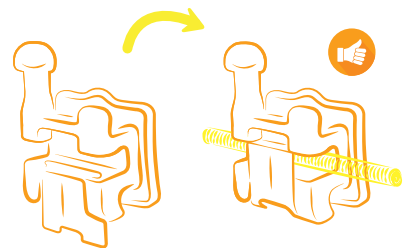

What is a bracket?

Brackets are small squares that are bonded directly onto your teeth. They are used to move your teeth to the right position with the help of an arch.

Standard bracket:

The arch is fixed to the bracket using a small elastic ring or a wire – the so-called ligature – to keep it in place. The ligature is regularly changed along with the arch.

Self-ligating discovery® smart sl bracket:

These brackets have an integrated Click&Go clip which holds the arch firmly in place. The teeth can move more quickly and easily into the correct position and it's easier to keep the brackets clean.

GENTLE,
STABLE &
EFFICIENT
#CLICK&GO

FAST AND
RELIABLE
#CLICK&GO

ALL FEAT
MANY BE
SMILE, BR
CLICK&

SMART TREATMENT. QUICK RESULTS.

discovery® smart sl is our latest smart bracket from the successful discovery® premium line. It was especially developed to make your treatment as fast and as pleasant as possible. Your brackets were made for you at the Dentauro headquarter in Ispringen in the heart of the Northern Black Forest in Germany.